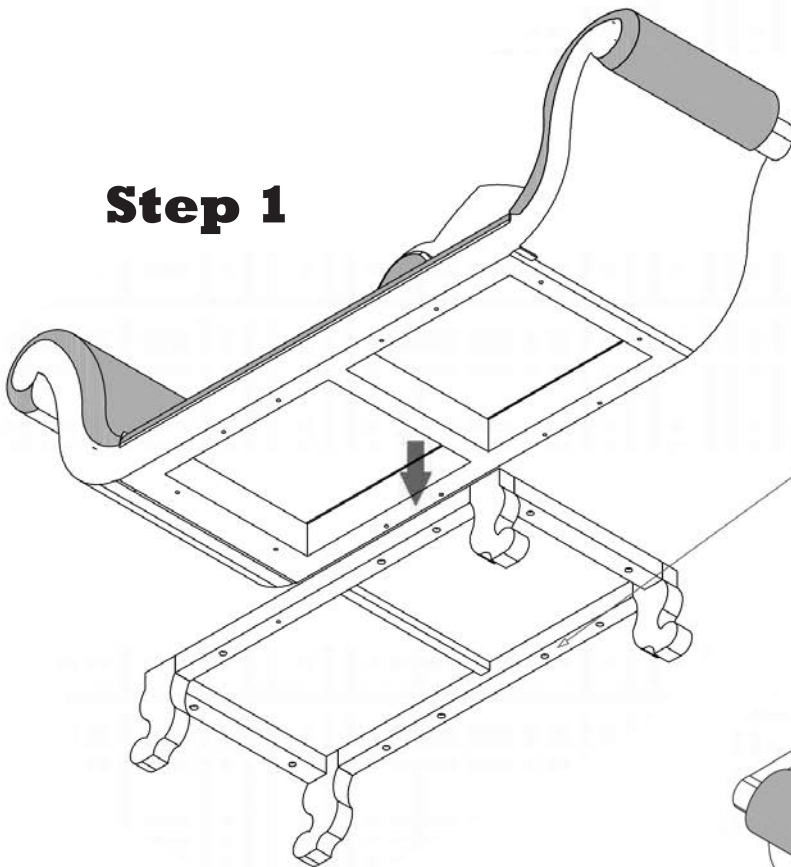

design **TOSCANO**<sup>®</sup>

**INSTRUCTIONS  
FOR YOUR PRODUCT**

AF-13840  
Abbotsford House Victorian Sofa

Thank you for your recent purchase of this Design Toscano hand-crafted piece of furniture art. We have taken great care to create this piece especially for you. Please review these instructions and assemble this piece with care. Do not over tighten any screw or bolt connection.

**Parts**

A (1 PC)

B (12 PCS)

C (12 PCS)

**Step 1**

**Step 2**

Repeat 12 times.

Assembled Product