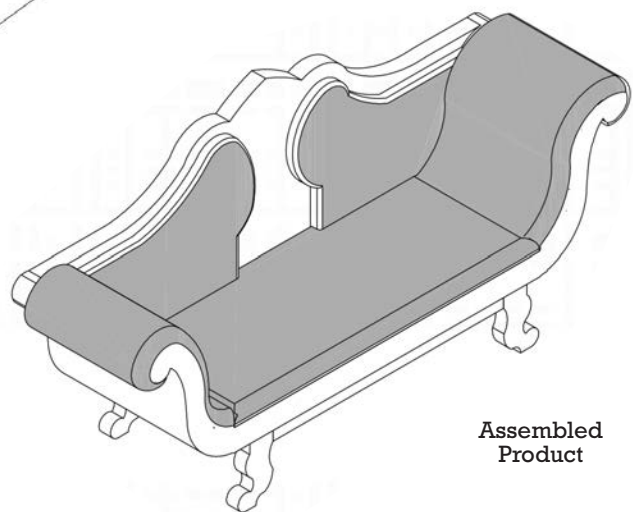

design **TOSCANO**<sup>®</sup>

**INSTRUCTIONS  
FOR YOUR PRODUCT**

AF-13840  
Abbotsford House Victorian Sofa

Thank you for your recent purchase of this Design Toscano hand-crafted piece of furniture art. We have taken great care to create this piece especially for you. Please review these instructions and assemble this piece with care. Do not over tighten any screw or bolt connection.

**Parts**

A (1 PC)

B (12 PCS)

C (12 PCS)

**Step 1**

**Step 2**

Repeat 12 times.

Assembled Product