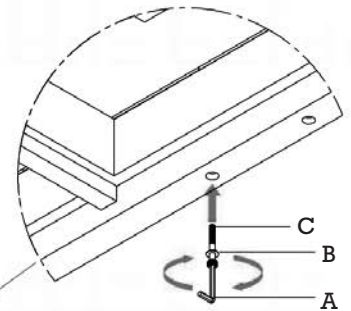

design **TOSCANO**<sup>®</sup>

**INSTRUCTIONS  
FOR YOUR PRODUCT**

AF-13840  
Abbotsford House Victorian Sofa

Thank you for your recent purchase of this Design Toscano hand-crafted piece of furniture art. We have taken great care to create this piece especially for you. Please review these instructions and assemble this piece with care. Do not over tighten any screw or bolt connection.

**Parts**

A (1 PC)

B (12 PCS)

C (12 PCS)

**Step 1**

**Step 2**

Repeat 12 times.

Assembled Product