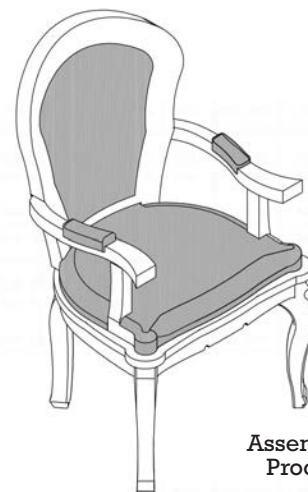

design **TOSCANO**[®]

**INSTRUCTIONS
FOR YOUR PRODUCT**

AF-307
Carved Rocaille Chair

Thank you for your recent purchase of this Design Toscano hand-crafted piece of furniture art. We have taken great care to create this piece especially for you. Please review these instructions and assemble this piece with care. Do not over tighten any screw or bolt connection.

Parts

A (1 PC)

B (9 PCS)

C (9 PCS)

Step 1

Step 2

Repeat 9 times.

Assembled
Product