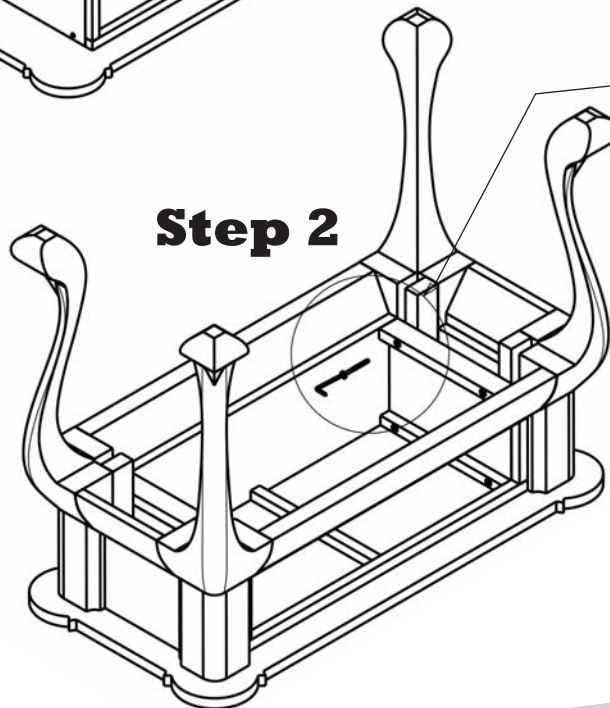

design **TOSCANO**[®]

**INSTRUCTIONS
FOR YOUR PRODUCT**

AF-7342
Swathmore Mahogany Console

Thank you for your recent purchase of this Design Toscano hand-crafted piece of furniture art. We have taken great care to create this piece especially for you. Please review these instructions and assemble this piece with care. Do not over tighten any screw or bolt connection.

Parts

A (1 PC)

B (8 PCS)

Step 1

Step 2

Repeat 8 times.

©Copyright 2017, Design Toscano, Inc.

1.800.525.0733
DESIGNTOSCANO.COM