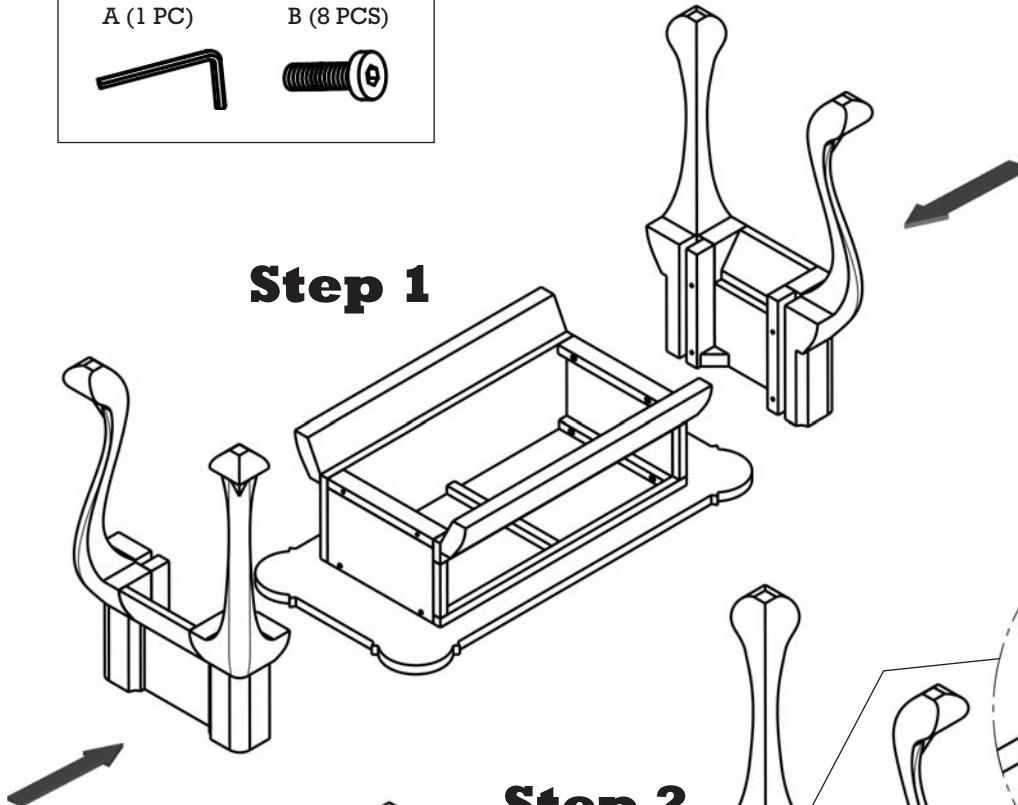

design **TOSCANO**[®]

**INSTRUCTIONS
FOR YOUR PRODUCT**

AF-7342
Swathmore Mahogany Console

Thank you for your recent purchase of this Design Toscano hand-crafted piece of furniture art. We have taken great care to create this piece especially for you. Please review these instructions and assemble this piece with care. Do not over tighten any screw or bolt connection.

Parts

A (1 PC)

B (8 PCS)

Step 1

Step 2

Repeat 8 times.

©Copyright 2017, Design Toscano, Inc.

1.800.525.0733
DESIGNTOSCANO.COM