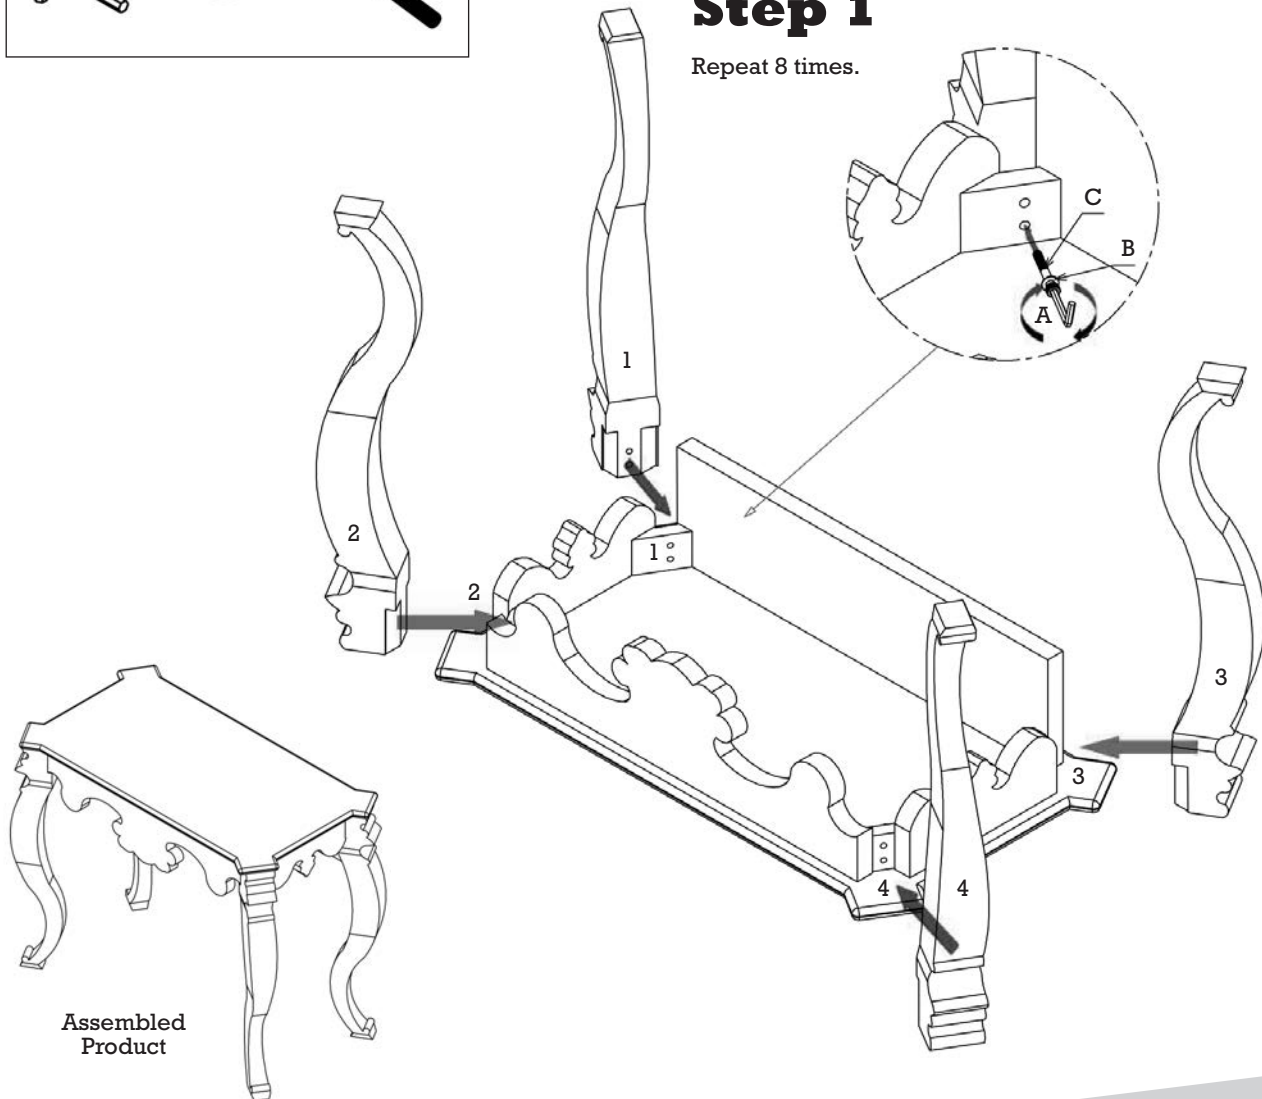

design **TOSCANO**[®]
INSTRUCTIONS
FOR YOUR PRODUCT

Thank you for your recent purchase of this Design Toscano hand-crafted piece of furniture art. We have taken great care to create this piece especially for you. Please review these instructions and assemble this piece with care. Do not over tighten any screw or bolt connection.

Parts

A (1 PC)	B (8 PCS)	C (8 PCS)
		

Step 1

Repeat 8 times.

Assembled Product