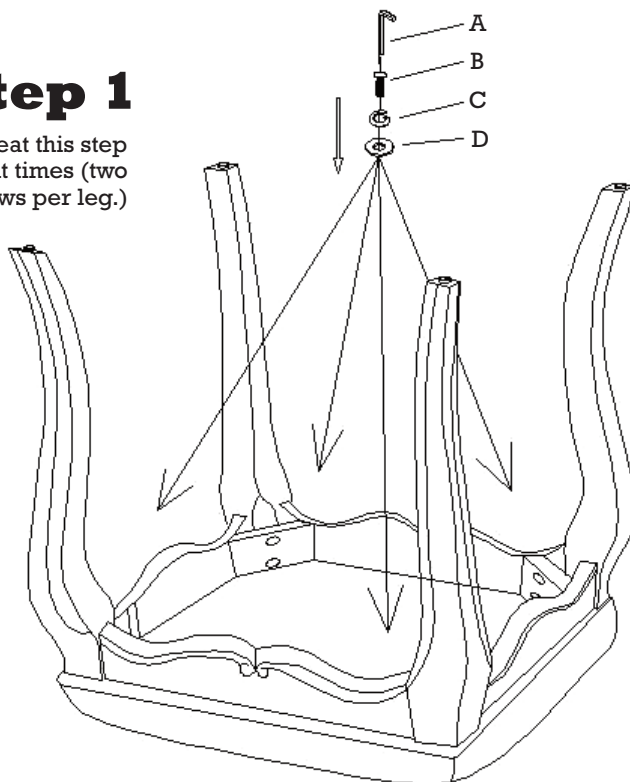

design **TOSCANO**<sup>®</sup>  
**INSTRUCTIONS**  
**FOR YOUR PRODUCT**

DE106  
Lady Guinevere Vanity Stool

Thank you for your recent purchase of this Design Toscano hand-crafted piece of furniture art. We have taken great care to create this piece especially for you. Please review these instructions and assemble this piece with care. Do not over tighten any screw or bolt connection.

**Parts**

A (1 PC)

B (8 PCS)

C (8 PCS)

D (8 PCS)

**Step 1**

Repeat this step eight times (two screws per leg.)

Completed stool.