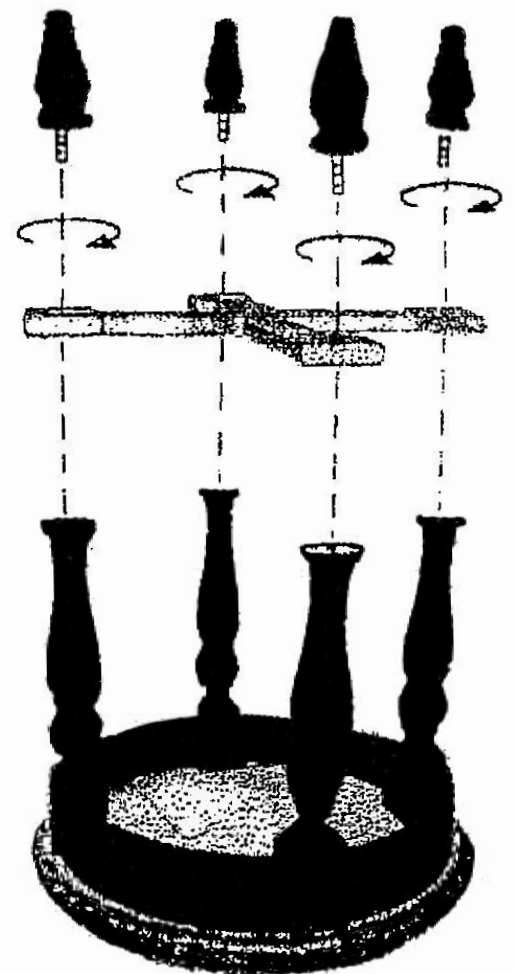

design **TOSCANO**[®]

MH-247
Grande Duchess Boudoir Stool

**INSTRUCTIONS
FOR YOUR PRODUCT**

Thank you for your recent purchase of this Design Toscano hand-crafted piece of furniture art. We have taken great care to create this piece especially for you. Please review these instructions and assemble this piece with care. Do not over tighten any screw or bolt connection.

Step 1

Unscrew foot from leg.
Repeat this step four times.

Step 2

Repeat this step four times.

Step 3

Repeat this step four times.

©Copyright 2019, Design Toscano, Inc.

1.800.525.0733
DESIGNTOSCANO.COM