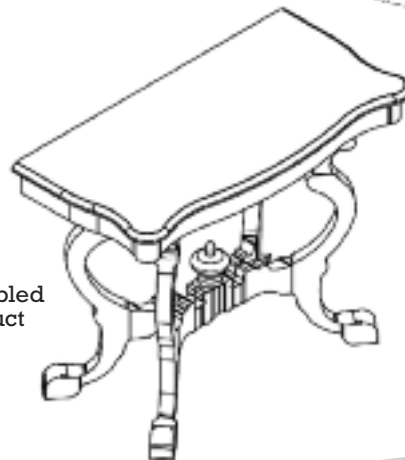

©Copyright 2021, Design Toscano, Inc.

1.800.525.0733
DESIGNTOSCANO.COM

**THANK YOU
FOR YOUR PURCHASE**