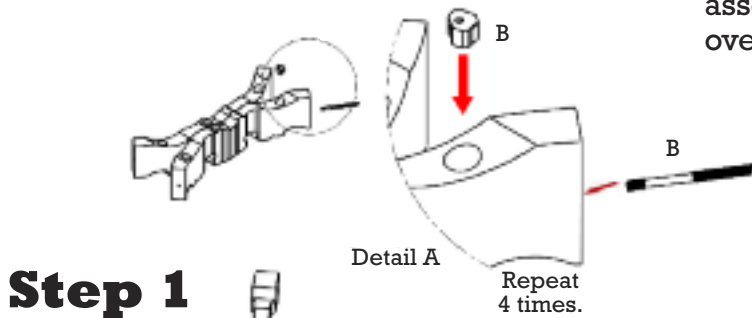

design **TOSCANO**<sup>®</sup>

**INSTRUCTIONS  
FOR YOUR PRODUCT**

AF-57143  
Topsham Manor Console Table

Thank you for your recent purchase of this Design Toscano hand-crafted piece of furniture art. We have taken great care to create this piece especially for you. Please review these instructions and assemble this piece with care. Do not over tighten any screw or bolt connection.