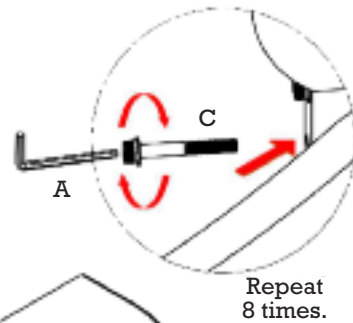

Step 3

Attach finial.

Assembled Product