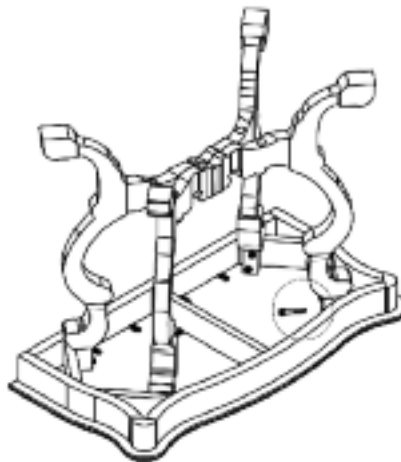

design **TOSCANO**<sup>®</sup>

**INSTRUCTIONS  
FOR YOUR PRODUCT**

AF-57143  
Topsham Manor Console Table

Thank you for your recent purchase of this Design Toscano hand-crafted piece of furniture art. We have taken great care to create this piece especially for you. Please review these instructions and assemble this piece with care. Do not over tighten any screw or bolt connection.

**Step 2**

**Step 3**

Attach finial.

Assembled Product

©Copyright 2021, Design Toscano, Inc.

1.800.525.0733  
DESIGNTOSCANO.COM

**THANK YOU  
FOR YOUR PURCHASE**