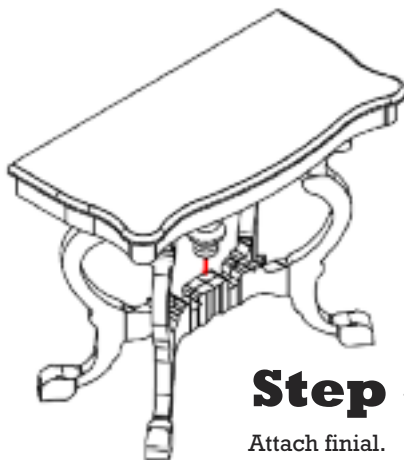

Step 3

Attach finial.

Assembled Product